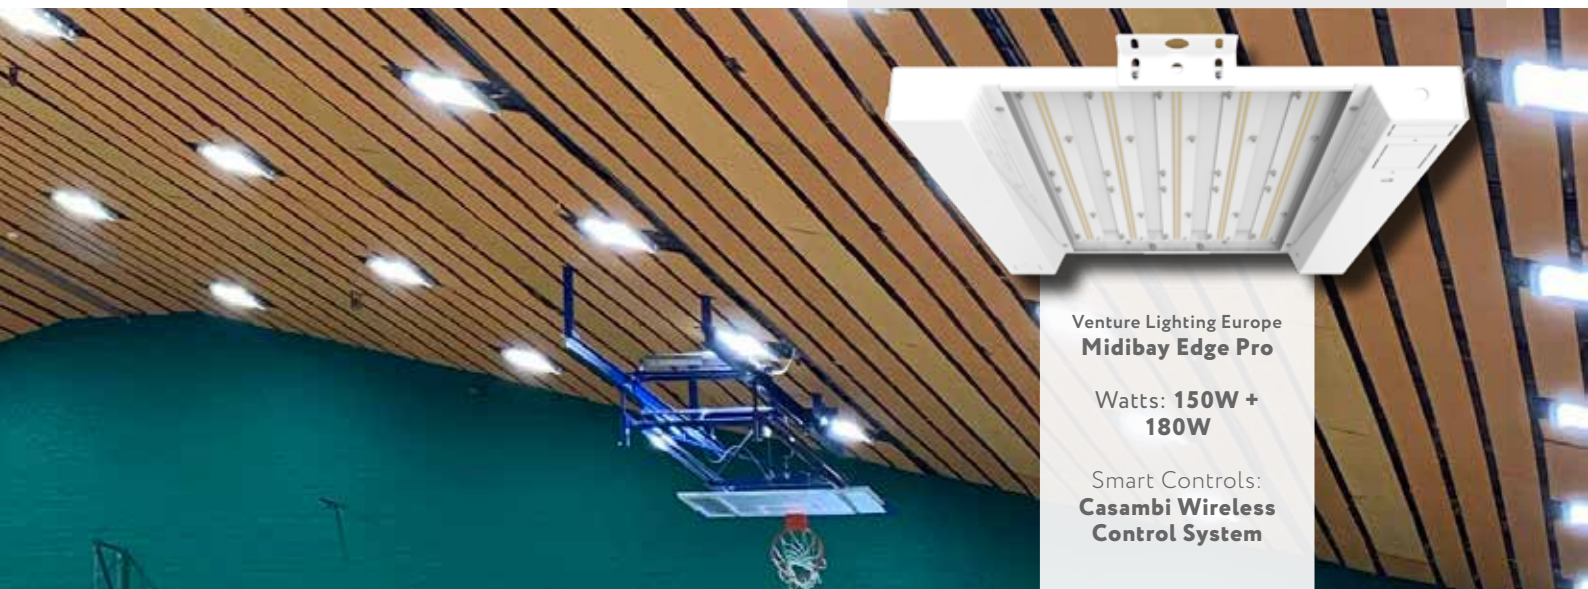

Venture Lighting Europe
Midibay Edge Pro

Watts: **150W + 180W**

Smart Controls:
Casambi Wireless Control System