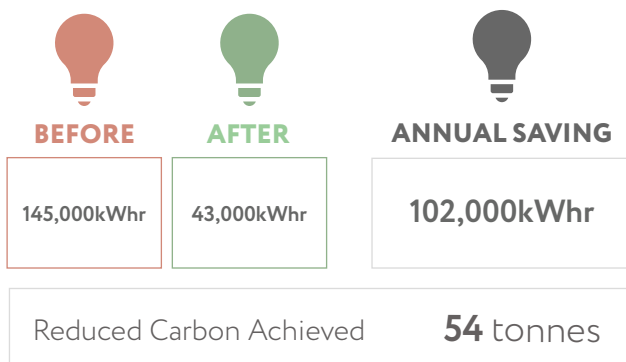

energy savings, with energy usage now around 43,000kWhr/year, a vast improvement on the 145,000kWhr/year used previously. This will provide a return on sportscotland's investment in just 2.2 years and saves 54 tonnes of carbon annually. The lighting upgrade has also made vast improvements to the functionality of the space. Enabling the customer flexibility through the use of smart controls, the customer can now manage each individual fitting adapting the lux levels and efficiency dependent on the requirements of the day, hour or game.

Venture Midibays have enhanced the space by reducing glare and improving lux for the athletes.

With low maintenance and longer rated life, sportscotland and the athletes and are set to enjoy the space for many years to come.

Environmental Impact:

Venture Midibays have enhanced the space by reducing glare and improving lux for the athletes.

With low maintenance and longer rated life, sportscotland and the athletes and are set to enjoy the space for many years to come.