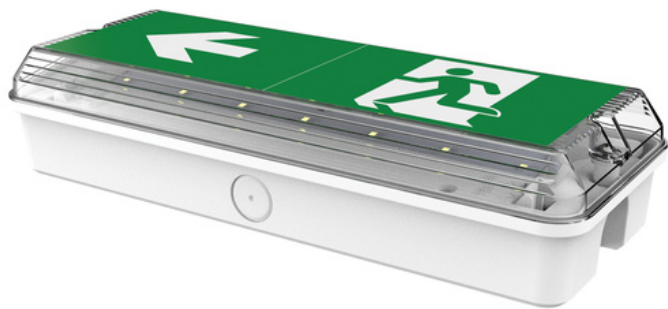

3W Emergency Bulkhead IP65, 765, with Exit Legends

Order Code: EMG019

Photometric Data

Lumens	180 (AC) 120 (DC)
LPW	56
Rated Life (Hrs)	30,000
CCT (K)	6500
CRI (Ra)	70
Beam (°)	150
Emergency Duration (Hrs)	>3

Physical Data

Lens Type	Polycarbonate
Case Material	ABS
Dimensions (mm)	60 x 110 x 276
Weight (kg)	0.49

3W Emergency Bulkhead IP65, 765, with Exit Legends

Order Code: EMG019

Environmental Data

Max. Ambient (°C) 40