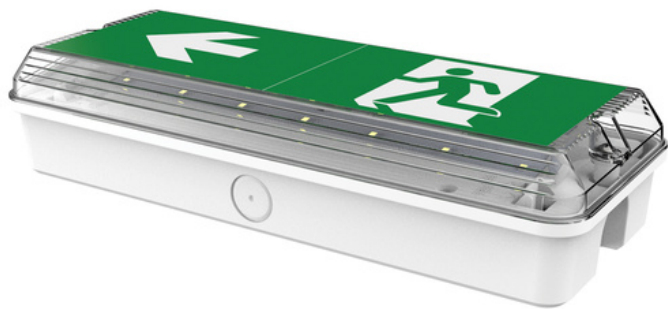

# 3W Emergency Bulkhead IP65, 765, with Exit Legends

Order Code: EMG019

## Photometric Data

Lumens	180 (AC) 120 (DC)
LPW	56
Rated Life (Hrs)	30,000
CCT (K)	6500
CRI (Ra)	70
Beam (°)	150
Emergency Duration (Hrs)	>3

## Physical Data

Lens Type	Polycarbonate
Case Material	ABS
Dimensions (mm)	60 x 110 x 276
Weight (kg)	0.49

# 3W Emergency Bulkhead IP65, 765, with Exit Legends

**Order Code: EMG019**

---