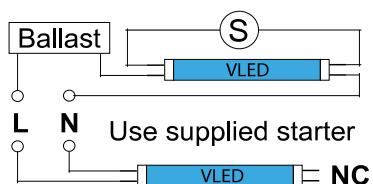

28W Tube, 1800mm (6FT), T8, G13, 865

Order Code: TBS015

Photometric Data

Lumens	2,500
LPW	89
Rated Life (Hrs)	30000
CCT (K)	6500
CRI (Ra)	80
Beam (°)	160°

Electrical Data

Input (V) ±10%	220-240
Input (W)	28
Input (A)	0.14
Electrical Class	2

Physical Data

Lens Type	Thermal Plastic
Case Material	Aluminium Substrate
Dimensions (mm)	1800mm (T8) G13
Weight (kg)	0.32kg

28W Tube, 1800mm (6FT), T8, G13, 865

Order Code: TBS015

Environmental Data

Max. Ambient (°C) 40

Min. Ambient (°C) -20

IP Rating IP20

28W Tube, 1800mm (6FT), T8, G13, 865

Order Code: TBS015

NOTES:

To use with existing magnetic ballast please see wiring diagram.

To use with existing electronic gear, disconnect all electronic gear and wire direct to the lamp holder