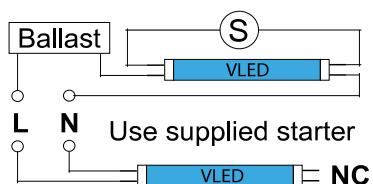

# 28W Tube, 1800mm (6FT), T8, G13, 840

Order Code: TBS014

## Photometric Data

Lumens	2,500
LPW	89
Rated Life (Hrs)	30000
CCT (K)	4000
CRI (Ra)	80
Beam (°)	160°

# 28W Tube, 1800mm (6FT), T8, G13, 840

**Order Code: TBS014**

---