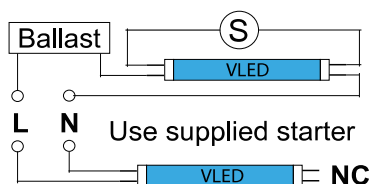

22W Tube, 1500mm (5FT), T8, G13, 865

Order Code: TBS013

Photometric Data

| | |
|------------------|-------|
| Lumens | 1,980 |
| LPW | 85 |
| Rated Life (Hrs) | 30000 |
| CCT (K) | 6500 |
| CRI (Ra) | 80 |
| Beam (°) | 160° |

Electrical Data

| | |
|------------------|---------|
| Input (V) ±10% | 220-240 |
| Input (W) | 22 |
| Input (A) | 0.11 |
| Electrical Class | 2 |

Physical Data

| | |
|-----------------|---------------------|
| Lens Type | Thermal Plastic |
| Case Material | Aluminium Substrate |
| Dimensions (mm) | 1500mm (T8) G13 |
| Weight (kg) | 0.26kg |

22W Tube, 1500mm (5FT), T8, G13, 865

Order Code: TBS013

Environmental Data

Max. Ambient (°C) 40

Min. Ambient (°C) -20

IP Rating IP20

22W Tube, 1500mm (5FT), T8, G13, 865

Order Code: TBS013