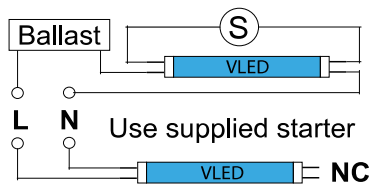

22W Tube, 1500mm (5FT), T8, G13, 840

Order Code: TBS012

Photometric Data

Lumens	1,980
LPW	85
Rated Life (Hrs)	30000
CCT (K)	4000
CRI (Ra)	80
Beam (°)	160°

Electrical Data

Input (V) ±10%	220-240
Input (W)	22
Input (A)	0.11
Electrical Class	2

Physical Data

Lens Type	Thermal Plastic
Case Material	Aluminium Substrate
Dimensions (mm)	1500mm (T8) G13
Weight (kg)	0.26kg

22W Tube, 1500mm (5FT), T8, G13, 840

Order Code: TBS012

Environmental Data

Max. Ambient (°C) 40

Min. Ambient (°C) -20

IP Rating IP20

22W Tube, 1500mm (5FT), T8, G13, 840

Order Code: TBS012

NOTES:

To use with existing magnetic ballast please see wiring diagram.

To use with existing electronic gear, disconnect all electronic gear and wire direct to the lamp holder