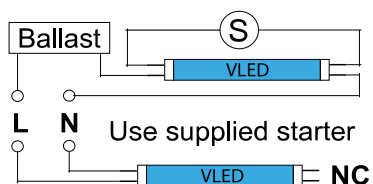

18W Tube, 1200mm (4FT), T8, G13, 865

Order Code: TBS011

Photometric Data

Lumens	1,600
LPW	88
Rated Life (Hrs)	30000
CCT (K)	6500
CRI (Ra)	80
Beam (°)	160°

Electrical Data

Input (V) ±10%	220-240
Input (W)	18
Input (A)	0.09
Electrical Class	2

Physical Data

Lens Type	Thermal Plastic
Case Material	Aluminium Substrate
Dimensions (mm)	1200mm (T8) G13
Weight (kg)	0.14kg

18W Tube, 1200mm (4FT), T8, G13, 865

Order Code: TBS011

Environmental Data

Max. Ambient (°C) 40

Min. Ambient (°C) -20

IP Rating IP20

18W Tube, 1200mm (4FT), T8, G13, 865

Order Code: TBS011

NOTES:

To use with existing magnetic ballast please see wiring diagram.

To use with existing electronic gear, disconnect all electronic gear and wire direct to the lamp holder