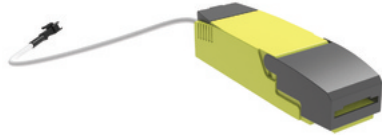

6.5W Fire Rated LED Gimbal Downlight, 840

Order Code: DWL018

Driver for Downlight