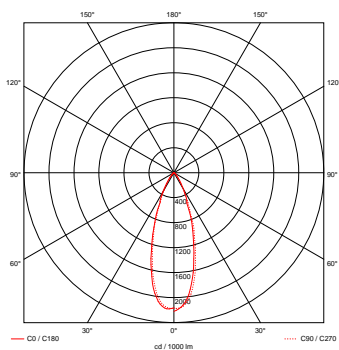

6.5W Fire Rated LED Gimbal Downlight, 840

Order Code: DWL018

Photometric Data

Lumens	750
LPW	94
Rated Life (Hrs)	50,000
L80 B50 @ 25C (Hrs)	>50,000
CCT (K)	4000
CRI (Ra)	>80
Beam (°)	38
UGR	<19

Electrical Data

Input (V) $\pm 10\%$	220-240
Input (W)	8
LED (W)	6.5
Input (A)	0.08
Electrical Class	2
Inrush (A) (Ipeak)	50
No. per C16	52
Power Factor	>0.85
THD (%)	<20

Physical Data

Lens Type	Glass
Case Material	Aluminium
Cutout Size	83
Dimensions (mm)	Dia 95 x 65
Weight (kg)	0.6kg