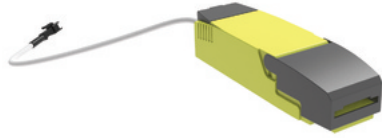

6.5W Fire Rated LED Gimbal Downlight 830

Order Code: DWL017

Driver for Downlight