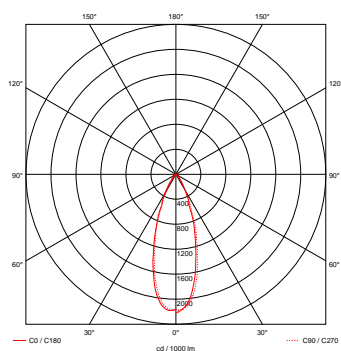

## Photometric Data

Lumens	700
LPW	88
Rated Life (Hrs)	50,000
L70 B50 @ 15C (Hrs)	>36,000
L70 B50 @ 25C (Hrs)	>36,000
L80 B50 @ 25C (Hrs)	>50,000
CCT (K)	3000
CRI (Ra)	>80
Beam (°)	38
UGR	<19

## Electrical Data

Input (V) ±10%	220-240
Input (W)	8
LED (W)	6.5
Input (A)	0.08
Electrical Class	2
Inrush (A) (Ipeak)	50
No. per C16	52
Power Factor	>0.85
THD (%)	<20

## Physical Data

Lens Type	Glass
Case Material	Aluminium
Cutout Size	83
Dimensions (mm)	Dia 95 x 65
Weight (kg)	0.6kg