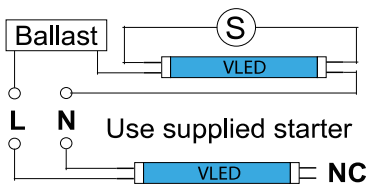

26W LED Glass Tube, (6FT) 1800mm, T8, G13, 865

Order Code: TBS045

Photometric Data

Lumens	2,800
LPW	107
Rated Life (Hrs)	30,000
L70 B50 @ 25C (Hrs)	>36,000
L80 B50 @ 25C (Hrs)	>36,000
L90 B50 @ 25C (Hrs)	34,100
CCT (K)	6500
CRI (Ra)	80
Beam (°)	160°

Electrical Data

Input (V) ±10%	220-240
Input (W)	26
Input (A)	0.11
Electrical Class	2
Inrush (A) (I _{peak})	105
Inrush (µs) (I _{peak} /2)	1.2
No. per C16	87
Power Factor	>0.9
THD (%)	<12%

Physical Data

Lens Type	Glass
Dimensions (mm)	1800mm (T8) G13
Weight (kg)	0.38

26W LED Glass Tube, (6FT) 1800mm, T8, G13, 865

Order Code: TBS045

Environmental Data

Max. Ambient (°C) 40

Min. Ambient (°C) -20

IP Rating IP20

26W LED Glass Tube, (6FT) 1800mm, T8, G13, 865

Order Code: TBS045

NOTES:

To use with existing magnetic ballast please see wiring diagram.

To use with existing electronic gear, disconnect all electronic gear and wire direct to the lamp holder