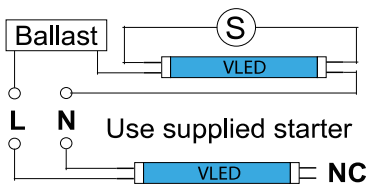

26W LED Glass Tube, (6FT) 1800mm, T8, G13, 840

Order Code: TBS044

Photometric Data

Lumens	2,800
LPW	107
Rated Life (Hrs)	30,000
L70 B50 @ 25C (Hrs)	>36,000
L80 B50 @ 25C (Hrs)	>36,000
L90 B50 @ 25C (Hrs)	34,100
CCT (K)	4000
CRI (Ra)	80
Beam (°)	160°

Electrical Data

Input (V) $\pm 10\%$	220-240
Input (W)	26
Input (A)	0.11
Electrical Class	2
Inrush (A) (I _{peak})	105
Inrush (μ s) (I _{peak} /2)	1.2
No. per C16	87
Power Factor	>0.9
THD (%)	<12%

Physical Data

Lens Type	Glass
Dimensions (mm)	1800mm (T8) G13
Weight (kg)	0.38

26W LED Glass Tube, (6FT) 1800mm, T8, G13, 840

Order Code: TBS044

Environmental Data

Max. Ambient (°C) 40

Min. Ambient (°C) -20

IP Rating IP20

26W LED Glass Tube, (6FT) 1800mm, T8, G13, 840

Order Code: TBS044

NOTES:

To use with existing magnetic ballast please see wiring diagram.

To use with existing electronic gear, disconnect all electronic gear and wire direct to the lamp holder