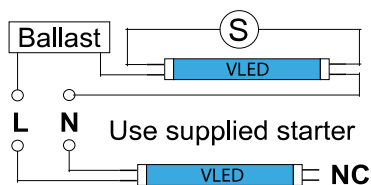

24W LED Glass Tube, (5FT) 1500mm T8 G13, 865

Order Code: TBS021

Photometric Data

Lumens	2,600
LPW	108
Rated Life (Hrs)	50,000
L70 B50 @ 25C (Hrs)	>36,000
L80 B50 @ 25C (Hrs)	>36,000
L90 B50 @ 25C (Hrs)	34,100
CCT (K)	6500
CRI (Ra)	80
Beam (°)	160°

Electrical Data

Input (V) ±10%	220-240
Input (W)	24
Input (A)	0.11
Electrical Class	2
Inrush (A) (Ipeak)	80
Inrush (µs) (Ipeak/2)	10
No. per C16	96
Power Factor	>0.9
THD (%)	<20%

Physical Data

Lens Type	Glass
Dimensions (mm)	1500mm (T8) G13
Weight (kg)	0.28

24W LED Glass Tube, (5FT) 1500mm T8 G13, 865

Order Code: TBS021

Environmental Data

Max. Ambient (°C) 40

Min. Ambient (°C) -20

IP Rating IP20

24W LED Glass Tube, (5FT) 1500mm T8 G13, 865

Order Code: TBS021