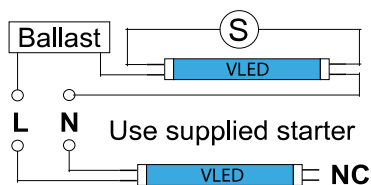

24W LED Glass Tube, (5FT) 1500mm T8 G13, 840

Order Code: TBS018

Photometric Data

Lumens	2,600
LPW	108
Rated Life (Hrs)	50,000
L70 B50 @ 25C (Hrs)	>36,000
L80 B50 @ 25C (Hrs)	>36,000
L90 B50 @ 25C (Hrs)	34,100
CCT (K)	4000
CRI (Ra)	80
Beam (°)	160°

Electrical Data

Input (V) $\pm 10\%$	220-240
Input (W)	24
Input (A)	0.11
Electrical Class	2
Inrush (A) (I _{peak})	80
Inrush (μ s) (I _{peak} /2)	10
No. per C16	96
Power Factor	>0.9
THD (%)	<20%

Physical Data

Lens Type	Glass
Dimensions (mm)	1500mm (T8) G13
Weight (kg)	0.28

24W LED Glass Tube, (5FT) 1500mm T8 G13, 840

Order Code: TBS018

Environmental Data

Max. Ambient (°C) 40

Min. Ambient (°C) -20

IP Rating IP20

24W LED Glass Tube, (5FT) 1500mm T8 G13, 840

Order Code: TBS018

NOTES:

To use with existing magnetic ballast please see wiring diagram.

To use with existing electronic gear, disconnect all electronic gear and wire direct to the lamp holder