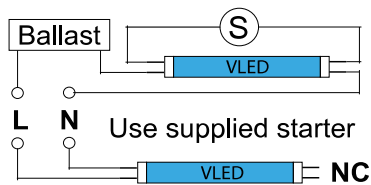

9W Tube, 600mm (2FT), T8, G13, 865

Order Code: TBS009

Photometric Data

Lumens	800
LPW	88
Rated Life (Hrs)	30000
CCT (K)	6500
CRI (Ra)	80
Beam (°)	160°

Electrical Data

Input (V) $\pm 10\%$	220-240
Input (W)	9
Input (A)	0.05
Electrical Class	2

Physical Data

Lens Type	Thermal Plastic
Case Material	Aluminium Substrate
Dimensions (mm)	600mm (T8) G13
Weight (kg)	0.08kg

9W Tube, 600mm (2FT), T8, G13, 865

Order Code: TBS009

Environmental Data

Max. Ambient (°C) 40

Min. Ambient (°C) -20

IP Rating IP20

9W Tube, 600mm (2FT), T8, G13, 865

Order Code: TBS009

NOTES:

To use with existing magnetic ballast please see wiring diagram.

To use with existing electronic gear, disconnect all electronic gear and wire direct to the lamp holder