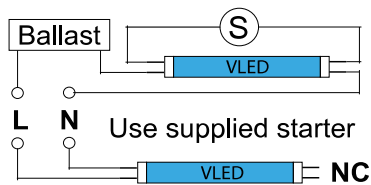

9W Tube, 600mm (2FT), T8, G13, 840

Order Code: TBS008

Photometric Data

Lumens	800
LPW	88
Rated Life (Hrs)	30000
CCT (K)	4000
CRI (Ra)	80
Beam (°)	160°

Electrical Data

Input (V) $\pm 10\%$	220-240
Input (W)	9
Input (A)	0.05
Electrical Class	2

Physical Data

Lens Type	Thermal Plastic
Case Material	Aluminium Substrate
Dimensions (mm)	600mm (T8) G13
Weight (kg)	0.08kg