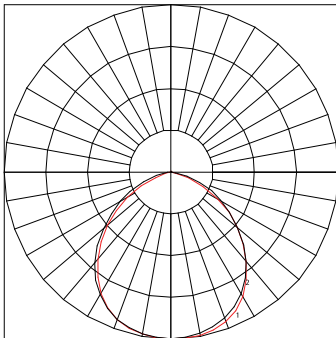

90W Elite Floodlight, 840

Order Code: FLD087

Photometric Data

Lumens	9450
LPW	105
Rated Life (Hrs)	50,000
CCT (K)	4000
CRI (Ra)	80
Beam (°)	120

Electrical Data

Input (V) ±10%	220-240
Input (W)	90
LED (W)	90
Input (A)	0.6
Electrical Class	1
Power Factor	0.9
THD (%)	25

Physical Data

Lens Type	Glass
Case Material	Die-Cast Aluminium
Reflector	Aluminium
Dimensions LxWxH (mm)	499 x 100 x 421
Weight (kg)	6.18