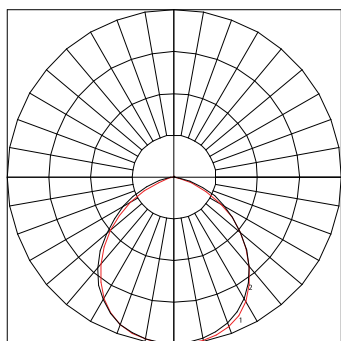

Physical Data

Lens Type	Glass
Case Material	Die-Cast Aluminium
Reflector	Aluminium
Dimensions LxWxH (mm)	610 x 122 x 490
Weight (kg)	10.1