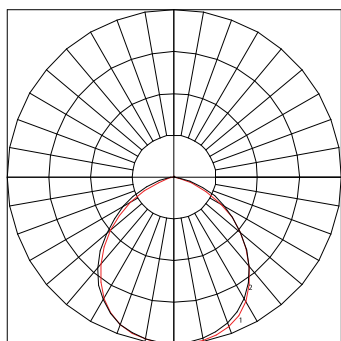

Physical Data

Lens Type	Glass
Case Material	Die-Cast Aluminium
Reflector	Aluminium
Dimensions LxWxH (mm)	499 x 100 x 421
Weight (kg)	6.18