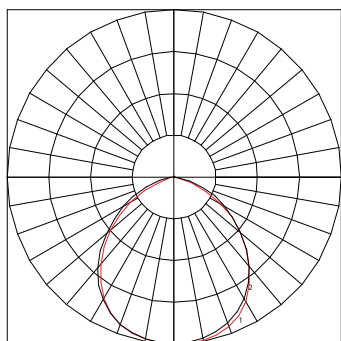

Physical Data

Lens Type	Glass
Case Material	Die-Cast Aluminium
Reflector	Aluminium
Dimensions LxWxH (mm)	382 x 80 x 316
Weight (kg)	4.1