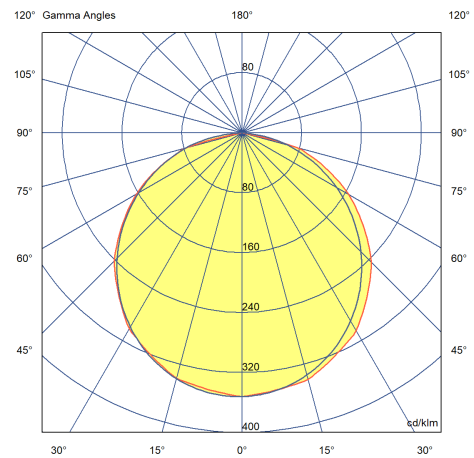

Physical Data	
Degree of Protection (IP)	IP44
Housing Colour	White
Housing Material	Steel
Length (mm)	1195
Width (mm)	595
Height/Depth (mm)	35
Weight (kg)	3.7
Warranty (year)	5
Case Material	Steel
Suitable for ceiling mounting	Yes
Suitable for recessed mounting	Yes
Cutout Height for Recess Mount (mm)	75
Cutout Width for Recess Mount (mm)	575
Cut Out Length for Recess Mount (mm)	1175
Cutout Length for Recess Mount (mm)	1175
Cutout Width for Recess Mount (mm)	575
Lamp Type	LED Not Exchangeable
Cover Material	Structured Plastic