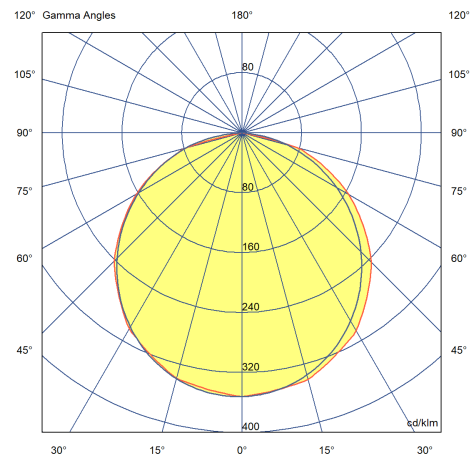

Electrical Data

LED Power	58 - 58
Input (W)	67
Input (V)±10%	220 - 240
Voltage Type	AC
Input Current (A)	0.34
Power Factor	0.95
THD (%)	<10
Inrush (A) (peak)	26
Inrush Duration Ipk/2 (µs)	260
No. Per C16 Breaker	26
Electrical Class	II
Short Circuit Protection	Yes
Thermal Overload Protection	Yes
Type of Wiring	Ending
LED Nominal Current (mA)	1500 - 1500