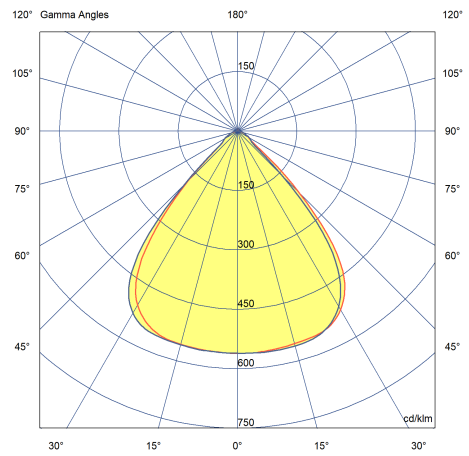

190W LED Floodlight, 90 Deg, 840

Order Code: FLD055

Photometric Data

Nominal Lumens	25200
LPW (lm/W)	126
Light Distribution	Symmetric
Lens / Reflector	Focal Lens

Life Data

Rated Life L70/B50 @ 25°C	60000
Rated Life L80/B50 @ 25°C	42000

Electrical Data

Input (W)	200
Input (V)±10%	100 - 277
Voltage Type	AC
Power Factor	0.95
THD (%)	5
Electrical Class	I
Type of Wiring	Ending
Wiring X-sec (mm ²)	1.5
Non-dimmable	Yes

Physical Data

Ambient Rated Temperature Range (°C)	-40 - 45
Degree of Protection (IP)	IP67
Housing Colour	Silver
Housing Material	Aluminium
Reflector	None
Length (mm)	354
Width (mm)	300
Height/Depth (mm)	325
Suitable for ceiling mounting	Yes
Suitable for wall mounting	Yes
Suitable for surface mounting	Yes
Lamp Type	LED Not Exchangeable
Cover Material	Transparent Plastic
Impact Strength	IK07

190W LED Floodlight, 90 Deg, 840

Order Code: FLD055

Accessories

Logistical Data

Item Gross Weight (kg)	7.2
Packaging Length (cm)	48
Packaging Width (cm)	400
Packaging Height (cm)	19