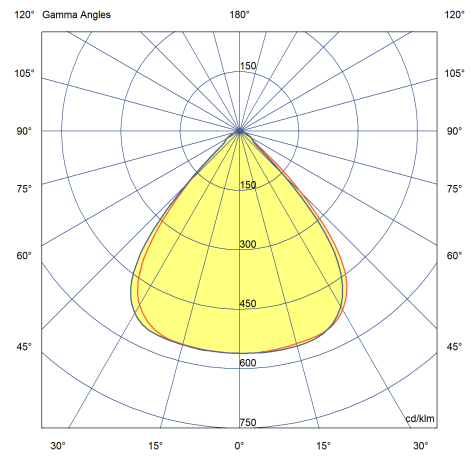

190W LED Floodlight, 90 Deg, 840

Order Code: FLD055

Photometric Data

Colour Rendering Index (CRI)	80-89
Lumens	25200
LPW (lm/W)	126
Colour Temperature (K)	4000 - 4000
Light Distribution	Symmetric
Lens / Reflector	Focal Lens

Life Data

Rated Life L70/B50 @ 25°C	60000
Rated Life L80/B50 @ 25°C	42000

Electrical Data

Input (W)	200
Input (V)±10%	100 - 277
Voltage Type	AC
Power Factor	0.95
THD (%)	5
Electrical Class	I
Type of Wiring	Ending
Wiring X-sec (mm²)	1.5
Non-dimmable	Yes
DALI Dimming	Yes

Physical Data

Degree of Protection (IP)	IP67
Housing Colour	Silver
Housing Material	Aluminium
Reflector	None
Length (mm)	354
Width (mm)	300
Height/Depth (mm)	325
Suitable for ceiling mounting	Yes
Suitable for wall mounting	Yes
Suitable for surface mounting	Yes
Lamp Type	LED Not Exchangeable
Cover Material	Transparent Plastic
Impact Strength	IK07