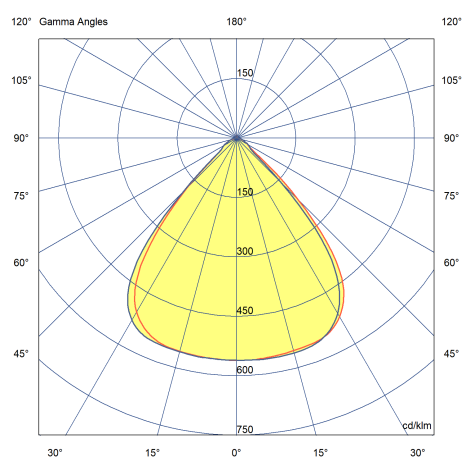

165W LED Floodlight, 90 Deg, 840

Order Code: FLD054

Photometric Data

Nominal Lumens	22750
LPW (lm/W)	130
Light Distribution	Symmetric
Lens / Reflector	Focal Lens

Life Data

Rated Life L70/B50 @ 25°C	60000
Rated Life L80/B50 @ 25°C	42000

Electrical Data

Input (W)	175
Input (V)±10%	100 - 277
Voltage Type	AC
Power Factor	0.95
THD (%)	5
Electrical Class	I
Type of Wiring	Ending
Wiring X-sec (mm ²)	1.5
Non-dimmable	Yes

Physical Data

Ambient Rated Temperature Range (°C)	-40 - 45
Degree of Protection (IP)	IP67
Housing Colour	Silver
Housing Material	Aluminium
Reflector	None
Length (mm)	354
Width (mm)	300
Height/Depth (mm)	325
Suitable for ceiling mounting	Yes
Suitable for wall mounting	Yes
Suitable for surface mounting	Yes
Lamp Type	LED Not Exchangeable
Cover Material	Transparent Plastic
Impact Strength	IK07

165W LED Floodlight, 90 Deg, 840

Order Code: FLD054

Accessories

Logistical Data

Item Gross Weight (kg)	7.2
Packaging Length (cm)	48
Packaging Width (cm)	400
Packaging Height (cm)	19