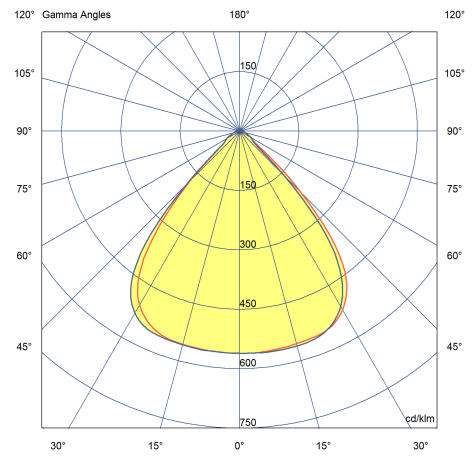

165W LED Floodlight, 90 Deg, 840

Order Code: FLD054

Photometric Data

Colour Rendering Index (CRI)	80-89
Lumens	22750
LPW (lm/W)	130
Colour Temperature (K)	4000 - 4000
Light Distribution	Symmetric
Lens / Reflector	Focal Lens

Life Data

Rated Life L70/B50 @ 25°C	60000
Rated Life L80/B50 @ 25°C	42000

Electrical Data

Input (W)	175
Input (V)±10%	100 - 277
Voltage Type	AC
Power Factor	0.95
THD (%)	5
Electrical Class	I
Type of Wiring	Ending
Wiring X-sec (mm²)	1.5
Non-dimmable	Yes
DALI Dimming	Yes

Physical Data

Degree of Protection (IP)	IP67
Housing Colour	Silver
Housing Material	Aluminium
Reflector	None
Length (mm)	354
Width (mm)	300
Height/Depth (mm)	325
Suitable for ceiling mounting	Yes
Suitable for wall mounting	Yes
Suitable for surface mounting	Yes
Lamp Type	LED Not Exchangeable
Cover Material	Transparent Plastic
Impact Strength	IK07