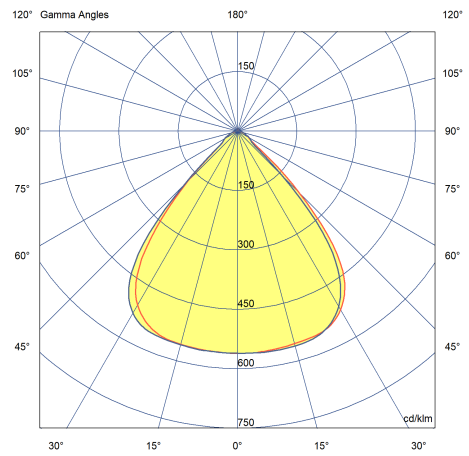

140W LED Floodlight, 90 Deg, 840

Order Code: FLD053

Photometric Data

Colour Rendering Index (CRI)	80-89
Lumens	19050
LPW (lm/W)	127
Colour Temperature (K)	4000 - 4000
Light Distribution	Symmetric
Lens / Reflector	Focal Lens

Life Data

Rated Life L70/B50 @ 25°C	60000
Rated Life L80/B50 @ 25°C	42000

Electrical Data

Input (W)	150
Input (V)±10%	100 - 277
Voltage Type	AC
Power Factor	0.95
THD (%)	5
Electrical Class	I
Type of Wiring	Ending
Wiring X-sec (mm²)	1.5
Non-dimmable	Yes
DALI Dimming	Yes

Physical Data

Degree of Protection (IP)	IP67
Housing Colour	Silver
Housing Material	Aluminium
Reflector	None
Length (mm)	274
Width (mm)	300
Height/Depth (mm)	325
Suitable for ceiling mounting	Yes
Suitable for wall mounting	Yes
Suitable for surface mounting	Yes
Lamp Type	LED Not Exchangeable
Cover Material	Transparent Plastic
Impact Strength	IK07