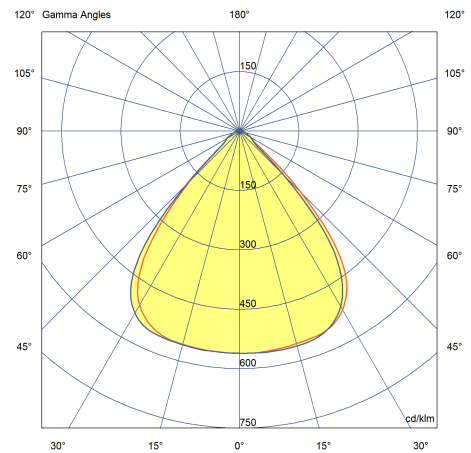

140W LED Floodlight, 90 Deg, 840

Order Code: FLD053

Photometric Data

Nominal Lumens	19050
LPW (lm/W)	127
Light Distribution	Symmetric
Lens / Reflector	Focal Lens

Life Data

Rated Life L70/B50 @ 25°C	60000
Rated Life L80/B50 @ 25°C	42000

Electrical Data

Input (W)	150
Input (V)±10%	100 - 277
Voltage Type	AC
Power Factor	0.95
THD (%)	5
Electrical Class	I
Type of Wiring	Ending
Wiring X-sec (mm ²)	1.5
Non-dimmable	Yes

Physical Data

Ambient Rated Temperature Range (°C)	-40 - 45
Degree of Protection (IP)	IP67
Housing Colour	Silver
Housing Material	Aluminium
Reflector	None
Length (mm)	274
Width (mm)	300
Height/Depth (mm)	325
Suitable for ceiling mounting	Yes
Suitable for wall mounting	Yes
Suitable for surface mounting	Yes
Lamp Type	LED Not Exchangeable
Cover Material	Transparent Plastic
Impact Strength	IK07