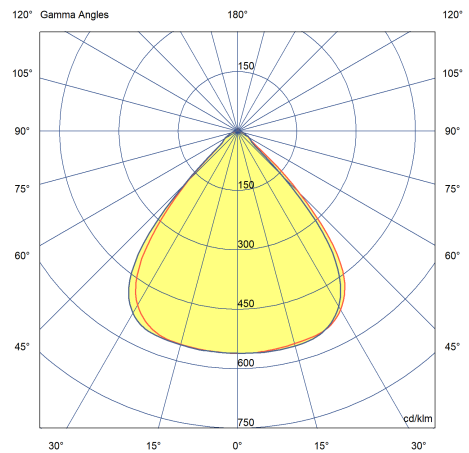

110W LED Floodlight, 90 Deg, 840

Order Code: FLD052

Photometric Data

Nominal Lumens	16200
LPW (lm/W)	135
Light Distribution	Symmetric
Lens / Reflector	Focal Lens

Life Data

Rated Life L70/B50 @ 25°C	60000
Rated Life L80/B50 @ 25°C	42000

Electrical Data

Input (W)	120
Input (V)±10%	100 - 277
Voltage Type	AC
Power Factor	0.95
THD (%)	5
Electrical Class	I
Type of Wiring	Ending
Wiring X-sec (mm²)	1.5
Non-dimmable	Yes

Physical Data

Ambient Rated Temperature Range (°C)	-40 - 45
Degree of Protection (IP)	IP67
Housing Colour	Silver
Housing Material	Aluminium
Reflector	None
Length (mm)	274
Width (mm)	300
Height/Depth (mm)	325
Suitable for ceiling mounting	Yes
Suitable for wall mounting	Yes
Suitable for surface mounting	Yes
Lamp Type	LED Not Exchangeable
Cover Material	Transparent Plastic
Impact Strength	IK07