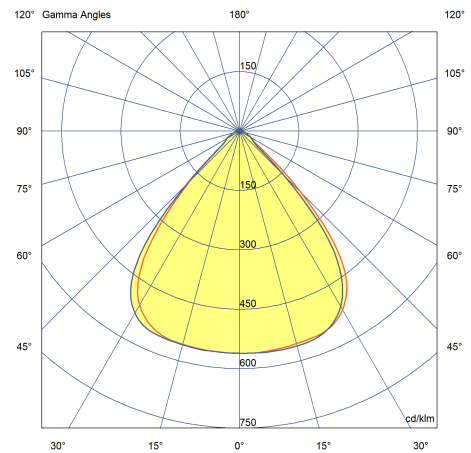

110W LED Floodlight, 90 Deg, 840

Order Code: FLD052

Photometric Data

Colour Rendering Index (CRI)	80-89
Lumens	16200
LPW (lm/W)	135
Colour Temperature (K)	4000 - 4000
Light Distribution	Symmetric
Lens / Reflector	Focal Lens

Life Data

Rated Life L70/B50 @ 25°C	60000
Rated Life L80/B50 @ 25°C	42000

Electrical Data

Input (W)	120
Input (V)±10%	100 - 277
Voltage Type	AC
Power Factor	0.95
THD (%)	5
Electrical Class	I
Type of Wiring	Ending
Wiring X-sec (mm²)	1.5
Non-dimmable	Yes
DALI Dimming	Yes

Physical Data

Degree of Protection (IP)	IP67
Housing Colour	Silver
Housing Material	Aluminium
Reflector	None
Length (mm)	274
Width (mm)	300
Height/Depth (mm)	325
Suitable for ceiling mounting	Yes
Suitable for wall mounting	Yes
Suitable for surface mounting	Yes
Lamp Type	LED Not Exchangeable
Cover Material	Transparent Plastic
Impact Strength	IK07