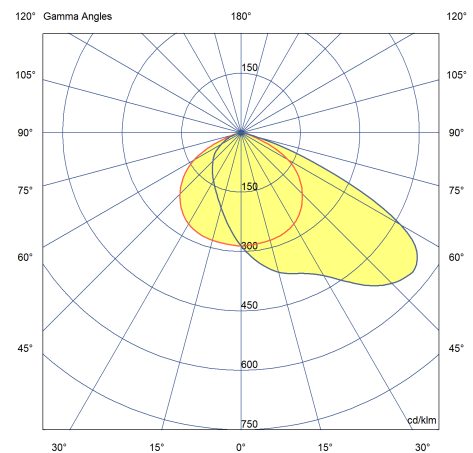

280W Portland Floodlight, 840, D1

Order Code: FLD154-D1

Photometric Data	
Lumens	37500
LPW (lm/W)	125
Colour Temperature (K)	4000 - 4000
SDCM	<6
Light Distribution	Asymmetric
Lens / Reflector	Refractor Lens

Life Data	
Rated Life L70/B10 @ 25°C	110000
Rated Life L70/B50 @ 25°C	110000
Rated Life L80/B10 @ 25°C	77000
Rated Life L90/B50 @ 25°C	42000
Rated Life L90/B10 @ 25°C	36000
Rated Life L80/B50 @ 25°C	89000

Electrical Data	
Input (W)	300
Input (V)±10%	100 - 240
Voltage Type	AC
Power Factor	0.93
THD (%)	5
Type of Wiring	Ending
Wiring X-sec (mm²)	1.5
Non-dimmable	Yes

Physical Data	
Degree of Protection (IP)	IP66
Housing Colour	Black
Housing Material	Aluminium
Reflector	None
Length (mm)	455
Width (mm)	410
Height/Depth (mm)	83
Suitable for ceiling mounting	Yes
Suitable for wall mounting	Yes
Suitable for surface mounting	Yes
Lamp Type	LED Not Exchangeable
Surface Protection	Powder Coating
Cover Material	Transparent Glass
Impact Strength	IK07