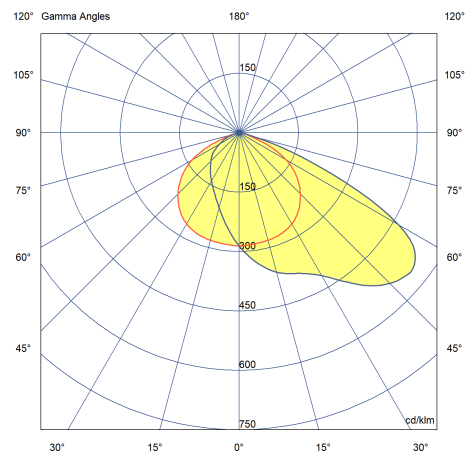

140W Portland Floodlight, 840, D1

Order Code: FLD152-D1

Photometric Data	
Lumens	18750
LPW (lm/W)	125
Colour Temperature (K)	4000 - 4000
SDCM	<6
Light Distribution	Asymmetric
Lens / Reflector	Refractor Lens

Life Data	
Rated Life L70/B10 @ 25°C	110000
Rated Life L70/B50 @ 25°C	110000
Rated Life L80/B10 @ 25°C	77000
Rated Life L90/B50 @ 25°C	42000
Rated Life L90/B10 @ 25°C	36000
Rated Life L80/B50 @ 25°C	89000

Electrical Data	
Input (W)	150
Input (V)±10%	220 - 240
Voltage Type	AC
Power Factor	0.93
THD (%)	5
Type of Wiring	Ending
Wiring X-sec (mm²)	1.5
Non-dimmable	Yes

Physical Data	
Degree of Protection (IP)	IP66
Housing Colour	Black
Housing Material	Aluminium
Reflector	None
Length (mm)	375
Width (mm)	320
Height/Depth (mm)	75
Suitable for ceiling mounting	Yes
Suitable for wall mounting	Yes
Suitable for surface mounting	Yes
Lamp Type	LED Not Exchangeable
Surface Protection	Powder Coating
Cover Material	Transparent Glass
Impact Strength	IK07