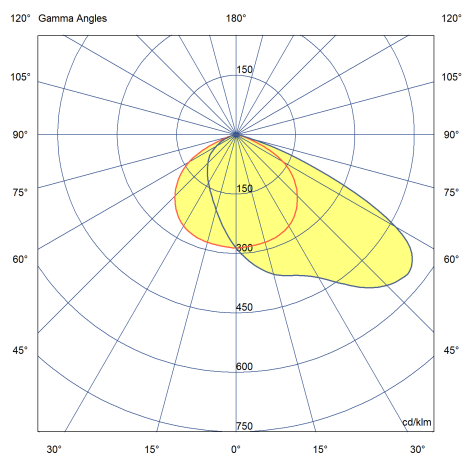

45W Portland Floodlight, 840, D1

Order Code: FLD150-D1

Photometric Data

Lumens	6250
LPW (lm/W)	125
Colour Temperature (K)	4000 - 4000
SDCM	<6
Light Distribution	Asymmetric
Lens / Reflector	Refractor Lens

Life Data

Rated Life L70/B10 @ 25°C	110000
Rated Life L70/B50 @ 25°C	110000
Rated Life L80/B10 @ 25°C	77000
Rated Life L90/B50 @ 25°C	42000
Rated Life L90/B10 @ 25°C	36000
Rated Life L80/B50 @ 25°C	89000

Electrical Data

Input (W)	50
Input (V)±10%	100 - 240
Voltage Type	AC
Power Factor	0.9
THD (%)	10
Type of Wiring	Ending
Wiring X-sec (mm²)	1.5
Non-dimmable	Yes

Physical Data

Degree of Protection (IP)	IP66
Housing Colour	Black
Housing Material	Aluminium
Reflector	None
Length (mm)	300
Width (mm)	240
Height/Depth (mm)	69
Suitable for ceiling mounting	Yes
Suitable for wall mounting	Yes
Suitable for surface mounting	Yes
Lamp Type	LED Not Exchangeable
Surface Protection	Powder Coating
Cover Material	Transparent Glass
Impact Strength	IK07