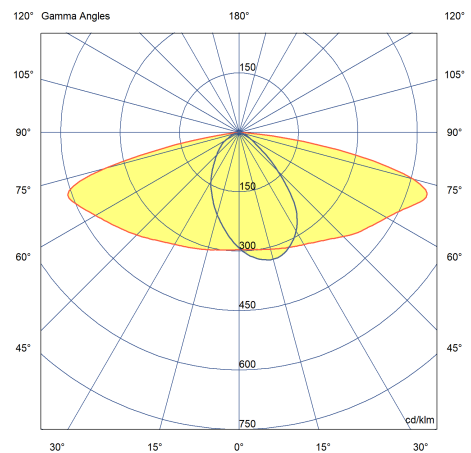

IDT PRO 2

STREETLIGHT

65W IDT Pro 2 Streetlight, 730

Order Code: STL037v2

Photometric Data	
Nominal Lumens	7800
Colour Rendering Index (CRI)	70-79
LPW (lm/W)	120
Lens / Reflector	Refractor Lens
SDCM	5

Life Data	
Rated Life @ 25°C (Hrs)	100000
Rated Life @ Tmax (Hrs)	50000
Rated Life L70/B10 @ 25°C	100000
Rated Life L80/B10 @ 25°C	85000
Rated Life L80/B10 @ Tmax (Hrs)	50000
Rated Life L90/B50 @ 25°C	50000
Rated Life L90/B10 @ 25°C	40000
Rated Life L90/B50 @ Tmax (Hrs)	50000
Rated Life L90/B10 @ Tmax (Hrs)	40000
Rated Life L80/B50 @ 25°C	100000

Physical Data	
Ambient Rated Temperature Range (°C)	-20 - 45
Degree of Protection (IP)	IP66
Mounting Method	Side Entry
Housing Colour	Grey
Housing Material	Aluminium
Length (mm)	535
Width (mm)	242
Height/Depth (mm)	195
Mounting Diameter (mm)	60 - 60
Lamp Type	LED Not Exchangeable
Surface Protection	Powder Coating
Cover Material	Transparent Glass
Impact Strength	IK07
Warranty (year)	5