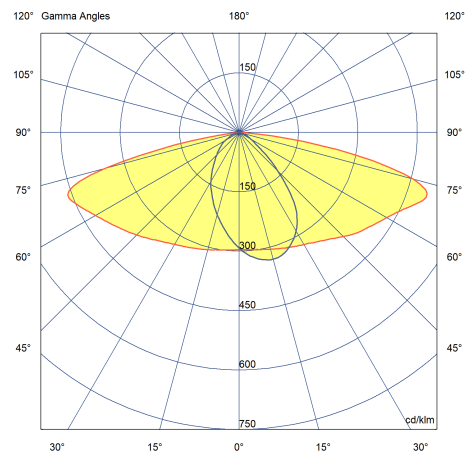

25W IDT Pro 2 Streetlight, 730

Order Code: STL035v2

Photometric Data

Nominal Lumens	3000
Colour Rendering Index (CRI)	70-79
LPW (lm/W)	120
Lens / Reflector	Refractor Lens
SDCM	5

Life Data

Rated Life @ 25°C (Hrs)	100000
Rated Life @ Tmax (Hrs)	50000
Rated Life L70/B10 @ 25°C	100000
Rated Life L80/B10 @ 25°C	85000
Rated Life L80/B10 @ Tmax (Hrs)	50000
Rated Life L90/B50 @ 25°C	50000
Rated Life L90/B10 @ 25°C	40000
Rated Life L90/B50 @ Tmax (Hrs)	50000
Rated Life L90/B10 @ Tmax (Hrs)	40000
Rated Life L80/B50 @ 25°C	100000

Electrical Data

LED Power	23 - 23
Input (W)	25
Input (V)±10%	100 - 277
Voltage Type	AC
Power Factor	0.95
THD (%)	10
Surge Protection (kV)	10
Short Circuit Protection	Yes
Thermal Overload Protection	Yes
Electrical Class	I
Type of Wiring	Ending
Wiring X-sec (mm²)	2.5
Non-dimmable	Yes
LED Nominal Current (mA)	450 - 450

Physical Data

Ambient Rated Temperature Range (°C)	-20 - 45
Degree of Protection (IP)	IP66
Mounting Method	Side Entry
Housing Colour	Grey
Housing Material	Aluminium
Length (mm)	420
Width (mm)	193
Height/Depth (mm)	140
Mounting Diameter (mm)	60 - 60
Lamp Type	LED Not Exchangeable
Surface Protection	Powder Coating
Cover Material	Transparent Glass
Impact Strength	IK07
Warranty (year)	5