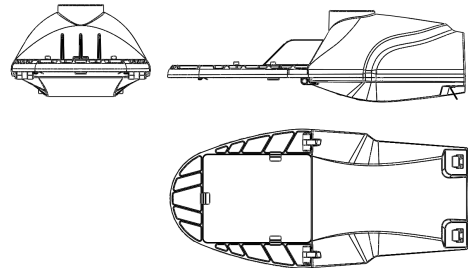

## Physical Data

Ambient Rated Temperature Range (°C)	-20 - 45
Degree of Protection (IP)	IP66
Mounting Method	Side Entry
Housing Colour	Grey
Housing Material	Aluminium
Length (mm)	420
Width (mm)	193
Height/Depth (mm)	140
Mounting Diameter (mm)	60 - 60
Lamp Type	LED Not Exchangeable
Surface Protection	Powder Coating
Cover Material	Transparent Glass
Impact Strength	IK07
Warranty (year)	5