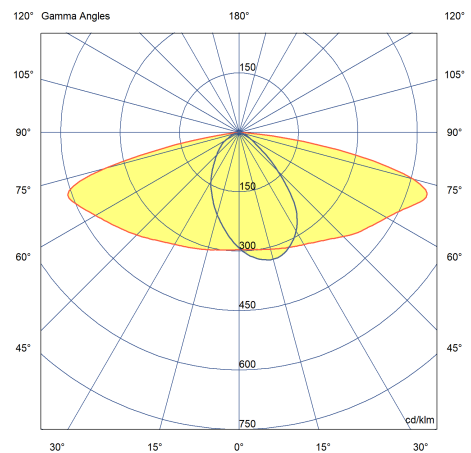

85W IDT Pro 2 Streetlight, 740

Order Code: STL033v2

Photometric Data	
Nominal Lumens	10625
Colour Rendering Index (CRI)	70-79
LPW (lm/W)	125
Lens / Reflector	Refractor Lens
SDCM	5

Life Data	
Rated Life @ 25°C (Hrs)	100000
Rated Life @ Tmax (Hrs)	50000
Rated Life L70/B10 @ 25°C	100000
Rated Life L80/B10 @ 25°C	85000
Rated Life L80/B10 @ Tmax (Hrs)	50000
Rated Life L90/B50 @ 25°C	50000
Rated Life L90/B10 @ 25°C	40000
Rated Life L90/B50 @ Tmax (Hrs)	50000
Rated Life L90/B10 @ Tmax (Hrs)	40000
Rated Life L80/B50 @ 25°C	100000

Electrical Data	
LED Power	78 - 78
Input (W)	85
Input (V)±10%	100 - 277
Voltage Type	AC
Power Factor	0.95
THD (%)	10
Surge Protection (kV)	10
Short Circuit Protection	Yes
Thermal Overload Protection	Yes
Electrical Class	I
Type of Wiring	Ending
Wiring X-sec (mm²)	2.5
Non-dimmable	Yes
LED Nominal Current (mA)	1500 - 1500

Physical Data	
Ambient Rated Temperature Range (°C)	-20 - 45
Degree of Protection (IP)	IP66
Mounting Method	Side Entry
Housing Colour	Grey
Housing Material	Aluminium
Length (mm)	535
Width (mm)	242
Height/Depth (mm)	135
Mounting Diameter (mm)	60 - 60
Lamp Type	LED Not Exchangeable
Surface Protection	Powder Coating
Cover Material	Transparent Glass
Impact Strength	IK07
Warranty (year)	5