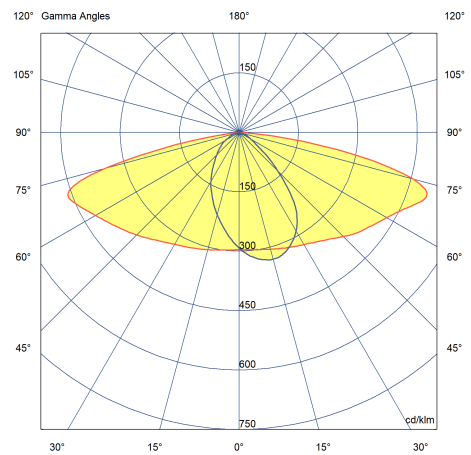

## Physical Data

Ambient Rated Temperature Range (°C)	-20 - 45
Degree of Protection (IP)	IP66
Mounting Method	Side Entry
Housing Colour	Grey
Housing Material	Aluminium
Length (mm)	535
Width (mm)	242
Height/Depth (mm)	135
Mounting Diameter (mm)	60 - 60
Lamp Type	LED Not Exchangeable
Surface Protection	Powder Coating
Cover Material	Transparent Glass
Impact Strength	IK07
Warranty (year)	5