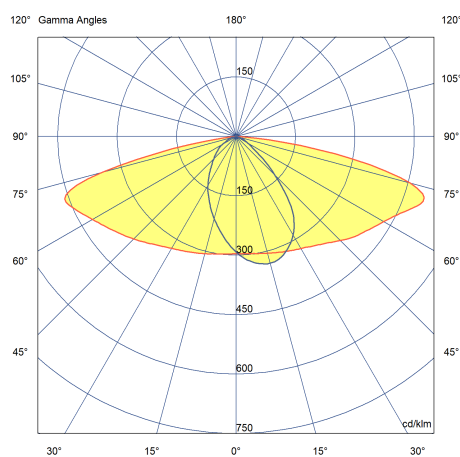

45W IDT Pro 2 Streetlight, 740

Order Code: STL031v2

Photometric Data	
Nominal Lumens	5625
Colour Rendering Index (CRI)	70-79
LPW (lm/W)	125
Lens / Reflector	Refractor Lens
SDCM	5

Life Data	
Rated Life @ 25°C (Hrs)	100000
Rated Life @ Tmax (Hrs)	50000
Rated Life L70/B10 @ 25°C	100000
Rated Life L80/B10 @ 25°C	85000
Rated Life L80/B10 @ Tmax (Hrs)	50000
Rated Life L90/B50 @ 25°C	50000
Rated Life L90/B10 @ 25°C	40000
Rated Life L90/B50 @ Tmax (Hrs)	50000
Rated Life L90/B10 @ Tmax (Hrs)	40000
Rated Life L80/B50 @ 25°C	100000

Electrical Data	
LED Power	41 - 41
Input (W)	45
Input (V)±10%	100 - 277
Voltage Type	AC
Power Factor	0.95
THD (%)	10
Surge Protection (kV)	10
Short Circuit Protection	Yes
Thermal Overload Protection	Yes
Electrical Class	I
Type of Wiring	Ending
Wiring X-sec (mm²)	2.5
Non-dimmable	Yes
LED Nominal Current (mA)	820 - 820

Physical Data	
Ambient Rated Temperature Range (°C)	-20 - 45
Degree of Protection (IP)	IP66
Mounting Method	Side Entry
Housing Colour	Grey
Housing Material	Aluminium
Length (mm)	420
Width (mm)	193
Height/Depth (mm)	125
Mounting Diameter (mm)	60 - 60
Lamp Type	LED Not Exchangeable
Surface Protection	Powder Coating
Cover Material	Transparent Glass
Impact Strength	IK07
Warranty (year)	5