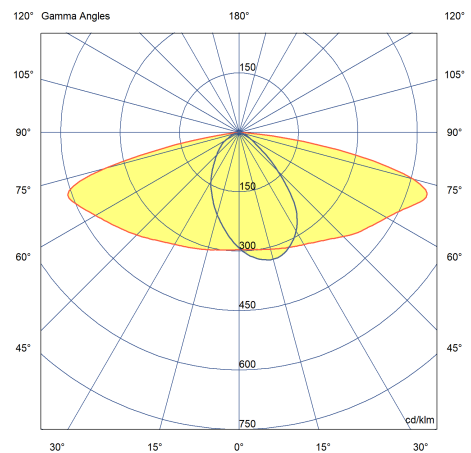

Physical Data	
Ambient Rated Temperature Range (°C)	-20 - 45
Degree of Protection (IP)	IP66
Mounting Method	Side Entry
Housing Colour	Grey
Housing Material	Aluminium
Length (mm)	420
Width (mm)	193
Height/Depth (mm)	125
Mounting Diameter (mm)	60 - 60
Lamp Type	LED Not Exchangeable
Surface Protection	Powder Coating
Cover Material	Transparent Glass
Impact Strength	IK07
Warranty (year)	5