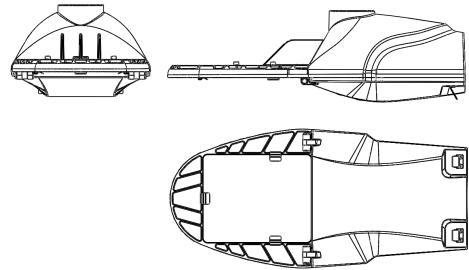

10kV Surge protection and quick-install terminals come as standard.

IDT PRO 2

STREETLIGHT

25W IDT Pro 2 Streetlight, 740

Order Code: STL030v2

Photometric Data	
Nominal Lumens	3125
Colour Rendering Index (CRI)	70-79
LPW (lm/W)	125
Lens / Reflector	Refractor Lens
SDCM	5

Physical Data	
Ambient Rated Temperature Range (°C)	-20 - 45
Degree of Protection (IP)	IP66
Mounting Method	Side Entry
Housing Colour	Grey
Housing Material	Aluminium
Length (mm)	420
Width (mm)	193
Height/Depth (mm)	125
Mounting Diameter (mm)	60 - 60
Lamp Type	LED Not Exchangeable
Surface Protection	Powder Coating
Cover Material	Transparent Glass
Impact Strength	IK07
Warranty (year)	5