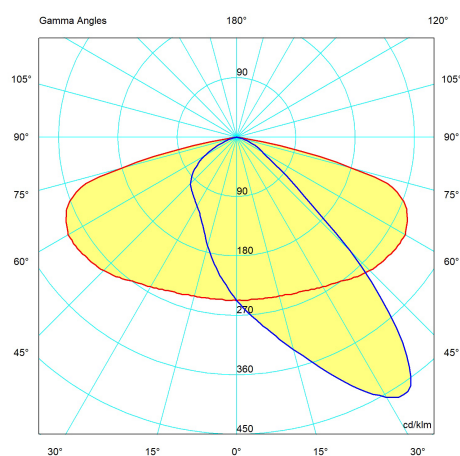

90W Vsolider Plus Streetlight, D1, 740

Order Code: STL070-90-D1

Photometric Data

Colour Rendering Index (CRI)	70-79
Lumens	11480
LPW (lm/W)	130
Colour Temperature (K)	4000 - 4000
Lens / Reflector	Refractor Lens

Physical Data

Surface Protection	Plastic Coated
Degree of Protection (IP)	IP66
Mounting Method	Post Top/Side Entry
Housing Colour	Grey
Housing Material	Aluminium
Length (mm)	620
Width (mm)	350
Height/Depth (mm)	115
Mounting Diameter (mm)	60 - 60
Lamp Type	LED Not Exchangeable
Surface Protection	Plastic Coated
Cover Material	Transparent Glass
Impact Strength	IK08
Warranty (year)	12