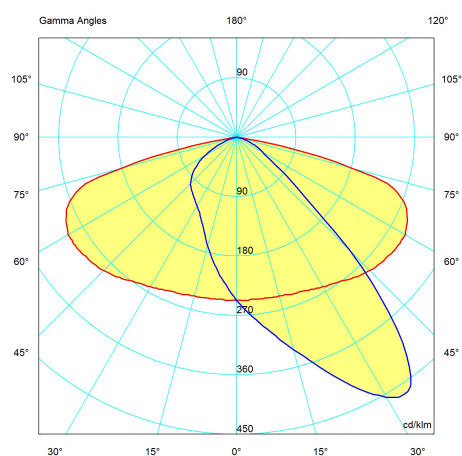

30W VSoldier Streetlight, D1, 740

Order Code: STL060-30-D1

Photometric Data

Colour Rendering Index (CRI)	70-79
Lumens	3675
LPW (lm/W)	122
Colour Temperature (K)	4000 - 4000
Lens / Reflector	Refractor Lens

Physical Data

Surface Protection	Plastic Coated
Degree of Protection (IP)	IP66
Mounting Method	Post Top/Side Entry
Housing Colour	Grey
Housing Material	Aluminium
Length (mm)	530
Width (mm)	283
Height/Depth (mm)	115
Mounting Diameter (mm)	60 - 60
Lamp Type	LED Not Exchangeable
Surface Protection	Plastic Coated
Cover Material	Transparent Glass
Impact Strength	IK08
Warranty (year)	12