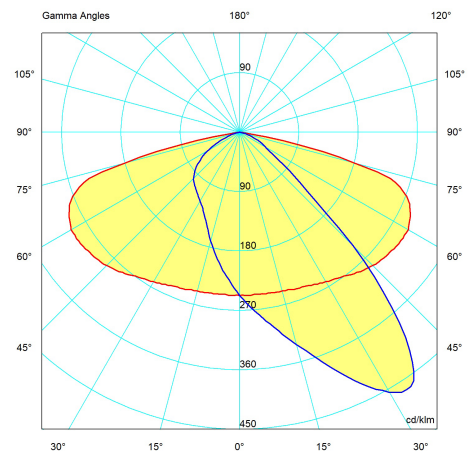

25W VSoldier Streetlight, D1, 740

Order Code: STL060-25-D1

Photometric Data

Colour Rendering Index (CRI)	70-79
Lumens	3170
LPW (lm/W)	126
Colour Temperature (K)	4000 - 4000
Lens / Reflector	Refractor Lens

Life Data

Rated Life @ 25°C (Hrs)	100000
Rated Life L80/B50 @ 25°C	260000
Rated Life L90/B50 @ 25°C	114000

Electrical Data

Input (W)	25
Input (V)±10%	220 - 240
Voltage Type	AC
Power Factor	0.95
Surge Protection (kV)	6
Short Circuit Protection	Yes
Thermal Overload Protection	Yes
Energy Efficiency Class (EEC)	A++, A+, A (LED)
Electrical Class	I
Type of Wiring	Ending
Wiring X-sec (mm²)	1.5
LED Nominal Current	600 - 600

Physical Data

Surface Protection	Plastic Coated
Degree of Protection (IP)	IP66
Mounting Method	Post Top/Side Entry
Housing Colour	Grey
Housing Material	Aluminium
Length (mm)	530
Width (mm)	283
Height/Depth (mm)	115
Mounting Diameter (mm)	60 - 60
Lamp Type	LED Not Exchangeable
Surface Protection	Plastic Coated
Cover Material	Transparent Glass
Impact Strength	IK08
Warranty (year)	12