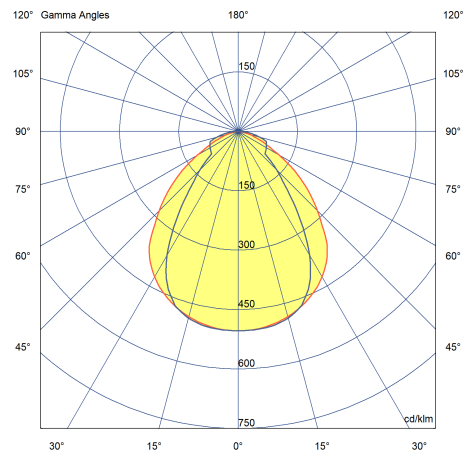

224W VPanel, 850, 80X100Deg Beam, DALI

Order Code: VPL006-CD

Photometric Data

Nominal Lumens	31200
Light Distribution	Asymmetric
Lens / Reflector	Refractor Lens

Life Data

Rated Life L70/B50 @ 25°C	100000
Rated Life L80/B50 @ 25°C	80000

Electrical Data

Input (W)	240
Input (V)±10%	220 - 240
Voltage Type	AC
Power Factor	0.95
Type of Wiring	Ending
Wiring X-sec (mm²)	Yes
DALI Dimming	Yes

Physical Data

With Protective Cover	Yes
Ambient Rated Temperature Range (°C)	-40 - 40
Degree of Protection (IP)	IP20
Housing Colour	Grey
Housing Material	Aluminium
Reflector	None
Length (mm)	621
Width (mm)	307
Height/Depth (mm)	61
Lamp Type	LED Not Exchangeable
Reflector Material	Without Reflector
Impact Strength	IK08