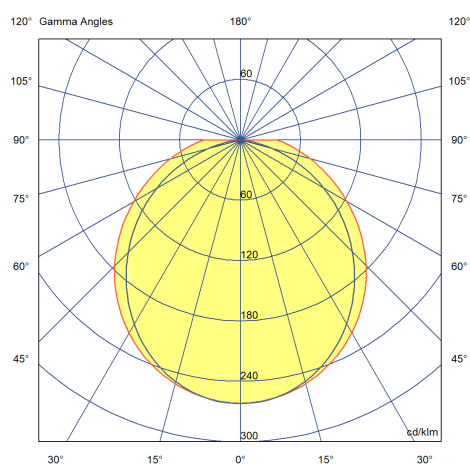

41W Vacademy - PRO, 5ft ,840

Order Code: COM016

Photometric Data

Nominal Lumens	6000
LPW (lm/W)	130
Light Distribution	Symmetric
Lens / Reflector	Diffuser lens/optic/panel

Life Data

Rated Life L80/B50 @ 25°C	50000
---------------------------	-------

Electrical Data

Input (W)	46
Input (V)±10%	220 - 240
Voltage Type	AC
Power Factor	0.95
Type of Wiring	Suitable for Through Wiring
Wiring X-sec (mm ²)	1.5
Non-dimmable	Yes

Physical Data

Ambient Rated Temperature Range (°C)	-20 - 45
Degree of Protection (IP)	IP40
Housing Colour	White
Housing Material	Steel
Length (mm)	1500
Width (mm)	175
Height/Depth (mm)	75
Suitable for ceiling mounting	Yes
Suitable for surface mounting	Yes
Lamp Type	LED Not Exchangeable
Cover Material	Opal Plastic
Impact Strength	IK03