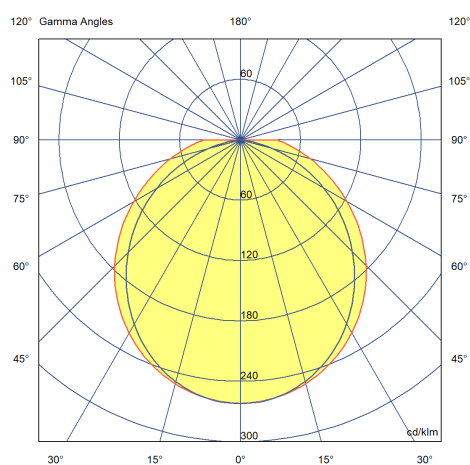

32W Vacademy - PRO, 5ft ,840

Order Code: COM015

Photometric Data

Nominal Lumens	4700
LPW (lm/W)	134
Light Distribution	Symmetric
Lens / Reflector	Diffuser lens/optic/panel

Life Data

Rated Life L80/B50 @ 25°C	50000

Electrical Data

Input (W)	35
Input (V)±10%	220 - 240
Voltage Type	AC
Power Factor	0.95
Type of Wiring	Suitable for Through Wiring
Wiring X-sec (mm²)	1.5
Non-dimmable	Yes

Physical Data

Ambient Rated Temperature Range (°C)	-20 - 45
Degree of Protection (IP)	IP40
Housing Colour	White
Housing Material	Steel
Length (mm)	1500
Width (mm)	175
Height/Depth (mm)	75
Suitable for ceiling mounting	Yes
Suitable for surface mounting	Yes
Lamp Type	LED Not Exchangeable
Cover Material	Opal Plastic
Impact Strength	IK03