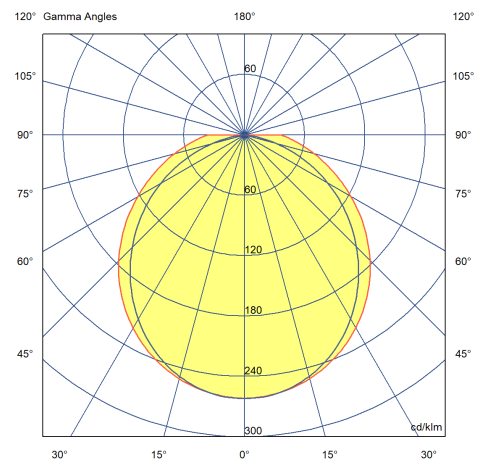

28W Vacademy - PRO, 4ft ,840

Order Code: COM014

Photometric Data

Nominal Lumens	4000
LPW (lm/W)	129
Light Distribution	Symmetric
Lens / Reflector	Diffuser lens/optic/panel

Life Data

Rated Life L80/B50 @ 25°C	50000
---------------------------	-------

Electrical Data

Input (W)	31
Input (V)±10%	220 - 240
Voltage Type	AC
Power Factor	0.95
Type of Wiring	Suitable for Through Wiring
Wiring X-sec (mm ²)	1.5
Non-dimmable	Yes

Physical Data

Ambient Rated Temperature Range (°C)	-20 - 45
Degree of Protection (IP)	IP40
Housing Colour	White
Housing Material	Steel
Length (mm)	1200
Width (mm)	175
Height/Depth (mm)	75
Suitable for ceiling mounting	Yes
Suitable for surface mounting	Yes
Lamp Type	LED Not Exchangeable
Cover Material	Opal Plastic
Impact Strength	IK03