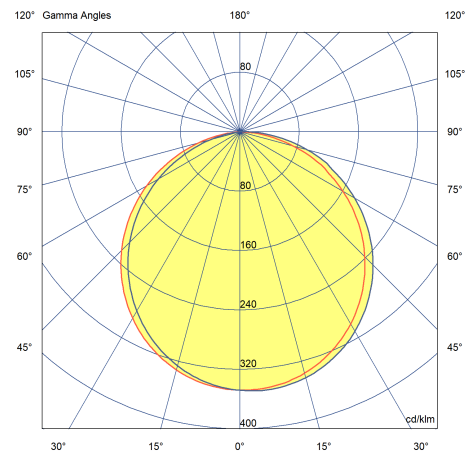

15W LED Downlight - Pro, 830, With Driver

Order Code: DWL070

Photometric Data

Nominal Lumens	1800
LPW (lm/W)	120
SDCM	<5
Light Distribution	Symmetric
Lens / Reflector	Diffuser lens/optic/panel

Life Data

Rated Life L70/B50 @ 25°C	50000
---------------------------	-------

Electrical Data

Input (W)	15
Input (V)±10%	220 - 240
Voltage Type	AC
Power Factor	0.9
Type of Wiring	Ending
Wiring X-sec (mm ²)	1.0
Non-dimmable	Yes

Physical Data

Ambient Rated Temperature Range (°C)	-10 - 35
Degree of Protection (IP)	IP40
Housing Colour	White
Housing Material	Aluminium
Reflector	None
Height/Depth (mm)	40
Diameter (mm)	225
Suitable for ceiling mounting	Yes
Suitable for recessed mounting	Yes
Cutout Height for Recess Mount (mm)	60
Lamp Type	LED Not Exchangeable
Surface Protection	Powder Coating
Cover Material	Opal Plastic