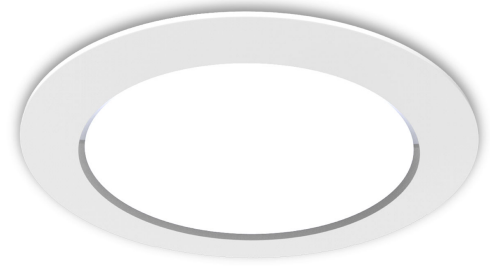

15W LED Downlight - Pro, 830, With Driver

Order Code: DWL070

Photometric Data

Nominal Lumens	1800
LPW (lm/W)	120
SDCM	<5
Light Distribution	Symmetric
Lens / Reflector	Diffuser lens/optic/panel

Life Data

Rated Life L70/B50 @ 25°C	50000
---------------------------	-------

Electrical Data

Input (W)	15
Input (V)±10%	220 - 240
Voltage Type	AC
Power Factor	0.9
Type of Wiring	Ending
Wiring X-sec (mm ²)	1.0
Non-dimmable	Yes

Physical Data

Ambient Rated Temperature Range (°C)	-10 - 35
Degree of Protection (IP)	IP40
Housing Colour	White
Housing Material	Aluminium
Reflector	None
Height/Depth (mm)	40
Diameter (mm)	225
Suitable for ceiling mounting	Yes
Suitable for recessed mounting	Yes
Cutout Height for Recess Mount (mm)	60
Lamp Type	LED Not Exchangeable
Surface Protection	Powder Coating
Cover Material	Opal Plastic