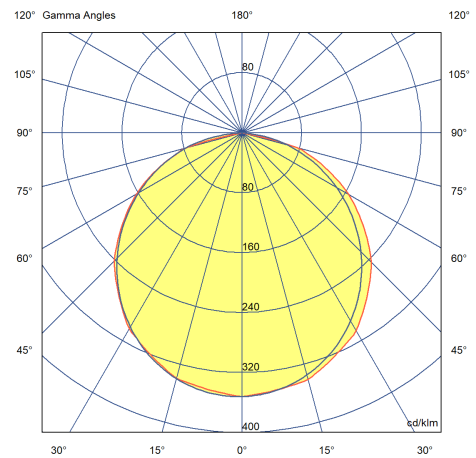

27W LED Panel - Pro, 600x600mm, TP(a), 850, with Driver

Order Code: PNL053-KIT01

Photometric Data

Nominal Lumens	3200
LPW (lm/W)	105
Light Distribution	Symmetric
Lens / Reflector	Diffuser lens/optic/panel

Life Data

Rated Life L70/B50 @ 25°C	50000

Electrical Data

Input (W)	30
Input (V)±10%	220 - 240
Voltage Type	AC
Power Factor	0.9
Type of Wiring	Ending
Wiring X-sec (mm²)	1.5
Non-dimmable	Yes
LED Nominal Current (mA)	750 - 750
Emergency Lighting	Yes

Physical Data

Ambient Rated Temperature Range (°C)	-10 - 40
Degree of Protection (IP)	IP40
Housing Colour	White
Housing Material	Aluminium
Length (mm)	595
Width (mm)	595
Height/Depth (mm)	10
Suitable for ceiling mounting	Yes
Suitable for recessed mounting	Yes
Cutout Height for Recess Mount (mm)	50
Cutout Width for Recess Mount (mm)	600
Cut Out Length for Recess Mount (mm)	600
Lamp Type	LED Not Exchangeable
Cover Material	Opal Plastic