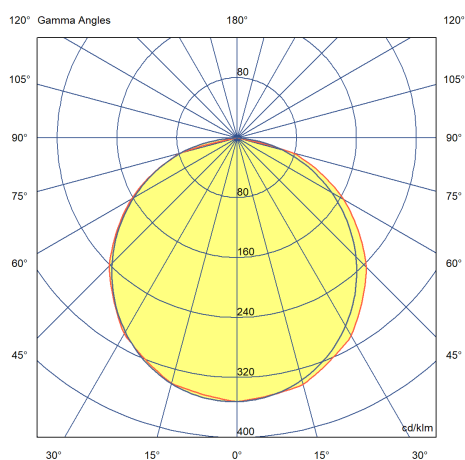

36W LED Panel - Lite, 600x600mm, 850 with Driver

Order Code: PNL034-KIT01

Photometric Data

Lumens	3450
LPW (lm/W)	86
Colour Temperature (K)	5000 - 5000
Light Distribution	Symmetric
Lens / Reflector	Diffuser lens/optic/panel

Physical Data

Degree of Protection (IP)	IP40
Housing Colour	White
Housing Material	Aluminium
Length (mm)	595
Width (mm)	595
Height/Depth (mm)	10
Suitable for ceiling mounting	Yes
Suitable for recessed mounting	Yes
Cutout Height for Recess Mount (mm)	50
Cutout Width for Recess Mount (mm)	600
Cut Out Length for Recess Mount (mm)	600
Lamp Type	LED Not Exchangeable
Cover Material	Opal Plastic