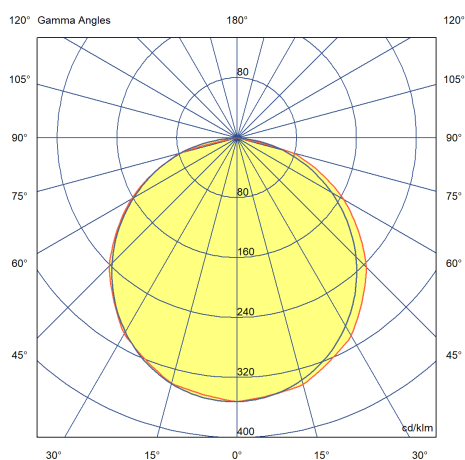

36W LED Panel - Lite, 600x600mm, 840 with Driver

Order Code: PNL033-KIT01

Photometric Data	
Lumens	3400
LPW (lm/W)	85
Colour Temperature (K)	4000 - 4000
Light Distribution	Symmetric
Lens / Reflector	Diffuser lens/optic/panel

Physical Data	
Degree of Protection (IP)	IP40
Housing Colour	White
Housing Material	Aluminium
Length (mm)	595
Width (mm)	595
Height/Depth (mm)	10
Suitable for ceiling mounting	Yes
Suitable for recessed mounting	Yes
Cutout Height for Recess Mount (mm)	50
Cutout Width for Recess Mount (mm)	600
Cut Out Length for Recess Mount (mm)	600
Lamp Type	LED Not Exchangeable
Cover Material	Opal Plastic