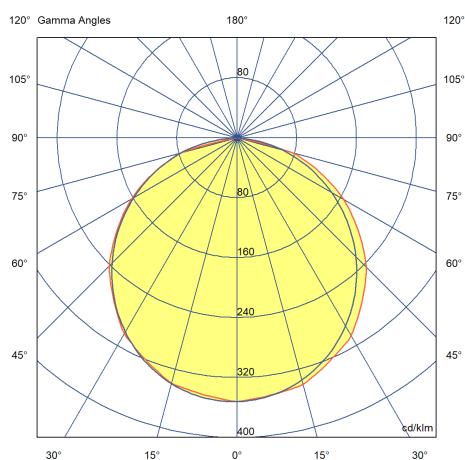

36W LED Panel - Lite, 600x600mm, 830 with Driver

Order Code: PNL032-KIT01

Photometric Data

Lumens	3350
LPW (lm/W)	84
Colour Temperature (K)	3000 - 3100
Light Distribution	Symmetric
Lens / Reflector	Diffuser lens/optic/panel

Physical Data

Degree of Protection (IP)	IP40
Housing Colour	White
Housing Material	Aluminium
Length (mm)	595
Width (mm)	595
Height/Depth (mm)	10
Suitable for ceiling mounting	Yes
Suitable for recessed mounting	Yes
Cutout Height for Recess Mount (mm)	50
Cutout Width for Recess Mount (mm)	600
Cut Out Length for Recess Mount (mm)	600
Lamp Type	LED Not Exchangeable
Cover Material	Opal Plastic