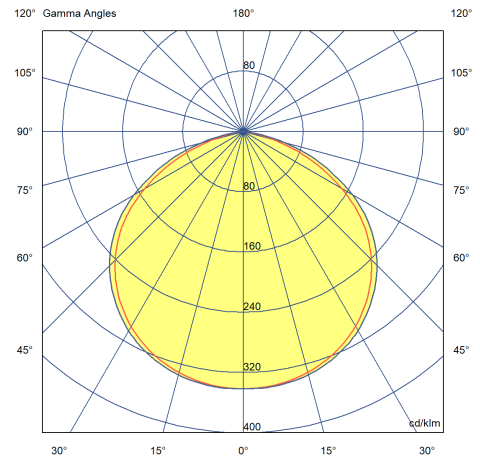

240W Hyskeir Highbay ELITE , 850, 1-10V

Order Code: IND178-C10

Photometric Data

Nominal Lumens	35200
Light Distribution	Symmetric
Lens / Reflector	None

Life Data

Rated Life L80/B50 @ 25°C	100000

Electrical Data

Input (W)	260
Input (V)±10%	120 - 277
Voltage Type	AC
Power Factor	0.95
Type of Wiring	Ending
Wiring X-sec (mm²)	1.0
1-10V Dimming	Yes
LED Nominal Current (mA)	5600 - 5600

Physical Data

With Protective Cover	Yes
Ambient Rated Temperature Range (°C)	-40 - 50
Degree of Protection (IP)	IP66
Housing Colour	Black
Housing Material	Aluminium
Reflector	None
Height/Depth (mm)	220
Diameter (mm)	320
Lamp Type	LED Not Exchangeable
Reflector Material	Without Reflector
Impact Strength	IK10