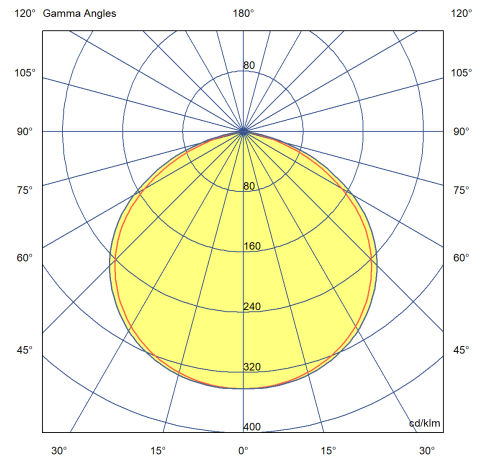

240W Hyskeir Highbay ELITE , 840, 1-10V

Order Code: IND177-C10

Photometric Data

Nominal Lumens	35200
Light Distribution	Symmetric
Lens / Reflector	None

Life Data

Rated Life L80/B50 @ 25°C	100000

Electrical Data

Input (W)	260
Input (V)±10%	120 - 277
Voltage Type	AC
Power Factor	0.95
Type of Wiring	Ending
Wiring X-sec (mm²)	1.0
1-10V Dimming	Yes
LED Nominal Current (mA)	5600 - 5600

Physical Data

With Protective Cover	Yes
Ambient Rated Temperature Range (°C)	-40 - 50
Degree of Protection (IP)	IP66
Housing Colour	Black
Housing Material	Aluminium
Reflector	None
Height/Depth (mm)	220
Diameter (mm)	320
Lamp Type	LED Not Exchangeable
Reflector Material	Without Reflector
Impact Strength	IK10