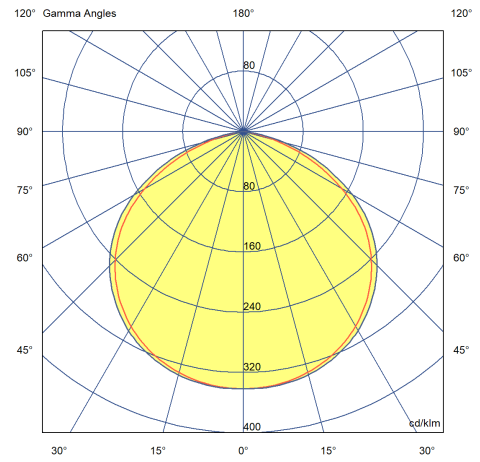

140W Hyskeir Highbay ELITE , 850, 1-10V

Order Code: IND175-C10

Photometric Data

Nominal Lumens	21000
Light Distribution	Symmetric
Lens / Reflector	None

Life Data

Rated Life L80/B50 @ 25°C	100000

Electrical Data

Input (W)	150
Input (V)±10%	120 - 277
Voltage Type	AC
Power Factor	0.95
Type of Wiring	Ending
Wiring X-sec (mm²)	1.0
1-10V Dimming	Yes
LED Nominal Current (mA)	3200 - 3200

Physical Data

With Protective Cover	Yes
Ambient Rated Temperature Range (°C)	-40 - 65
Degree of Protection (IP)	IP66
Housing Colour	Black
Housing Material	Aluminium
Reflector	None
Height/Depth (mm)	220
Diameter (mm)	320
Lamp Type	LED Not Exchangeable
Reflector Material	Without Reflector
Impact Strength	IK10