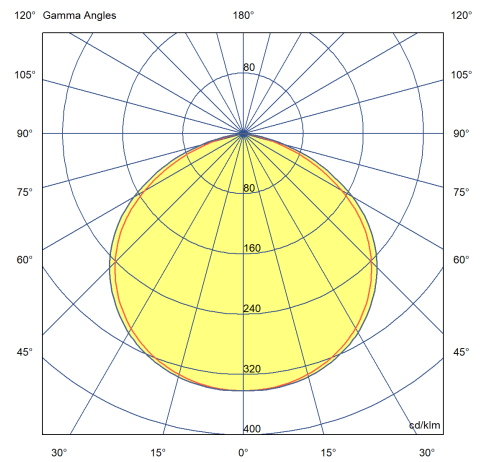

90W Hyskeir Highbay ELITE , 850, 1-10V

Order Code: IND174-C10

Photometric Data

Nominal Lumens	14000
Light Distribution	Symmetric
Lens / Reflector	None

Life Data

Rated Life L80/B50 @ 25°C	100000

Electrical Data

Input (W)	100
Input (V)±10%	120 - 277
Voltage Type	AC
Power Factor	0.95
Type of Wiring	Ending
Wiring X-sec (mm²)	1.0
1-10V Dimming	Yes
LED Nominal Current (mA)	1900 - 1900

Physical Data

With Protective Cover	Yes
Ambient Rated Temperature Range (°C)	-40 - 65
Degree of Protection (IP)	IP66
Housing Colour	Black
Housing Material	Aluminium
Reflector	None
Height/Depth (mm)	220
Diameter (mm)	320
Lamp Type	LED Not Exchangeable
Reflector Material	Without Reflector
Impact Strength	IK10